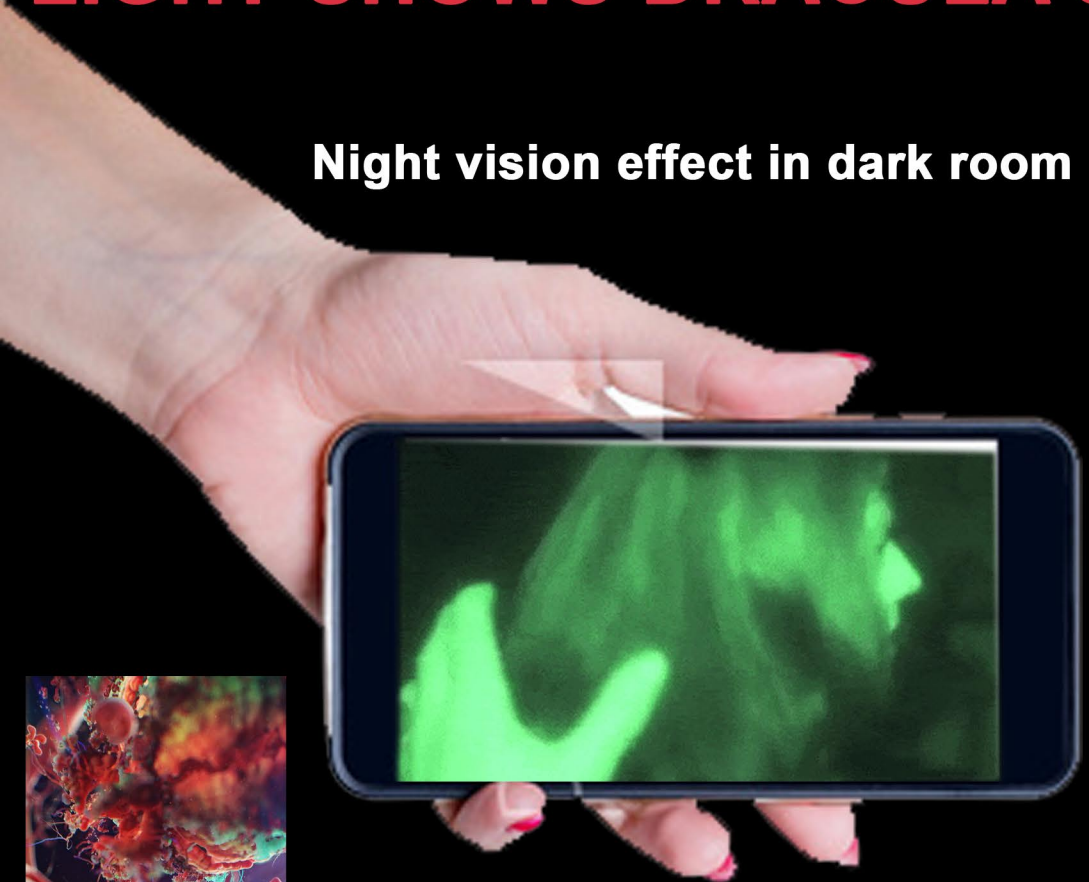

# VISIONS OF THE VAMPIRE SISTERS

The vampire  
**SISTERS**  
and rigor mortis  
hands

eyes are bad in the light

jakob-baker

eyelids  
reveal their  
virus

**DRACULA**

# LIGHTING ATMOS & THE MIST

MIST is the portent of Dracula's arrival..

interior vehicles at night

# THE MIST AND HIGH GAIN ON OUR CAMERAS IN LOW LIGHT SHOWS DRACULA'S VIRUS-LIKE TRAIL..

Night vision effect in dark room

particles float and coagulate in the dark

anatomy of the virus

the effect is suffocating