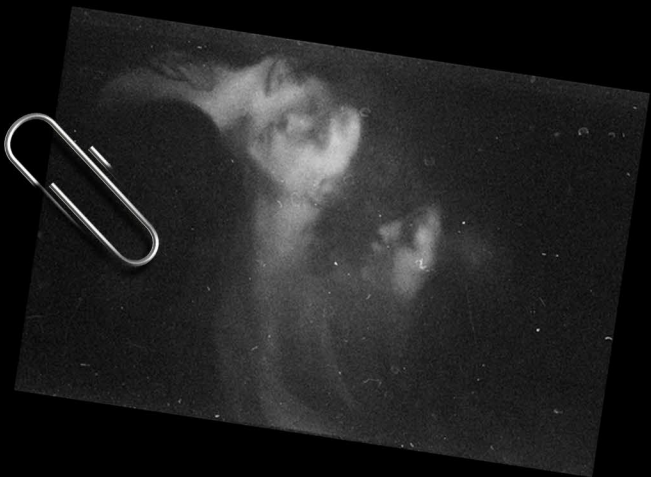

DRACULA

DRACULA. THIS SUPERNATURAL FORCE ARRIVES IN THE STORMS FROM THE SEA. HE IS SEARCHING FOR A FOOTHOLD IN THE MODERN WORLD. JUST AS BRAM STOKER CREATED HIM, OUR DRACULA HE IS A REPELLENT UNDEAD NIGHTMARE FEEDING OFF THE LIVING. A GRIM, REPULSIVE, PREDATOR WHO LIVES IN THE SHADOWS OF THE WORLD.