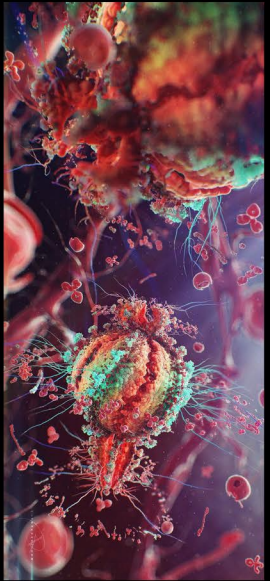

# VISIONS OF THE VAMPIRE SISTERS

The vampire  
**SISTERS**  
and rigor mortis  
hands

eyes are bad in the light

jakob-baker

eyelids  
reveal their  
virus

**DRACULA**

# LIGHTING ATMOS & THE MIST

MIST is the portent of Dracula's arrival..

interior vehicles at night

# THE MIST AND HIGH GAIN ON OUR CAMERAS IN LOW LIGHT SHOWS DRACULA'S VIRUS-LIKE TRAIL..

Night vision effect in dark room

particles float and coagulate in the dark

anatomy of the virus

the effect is suffocating