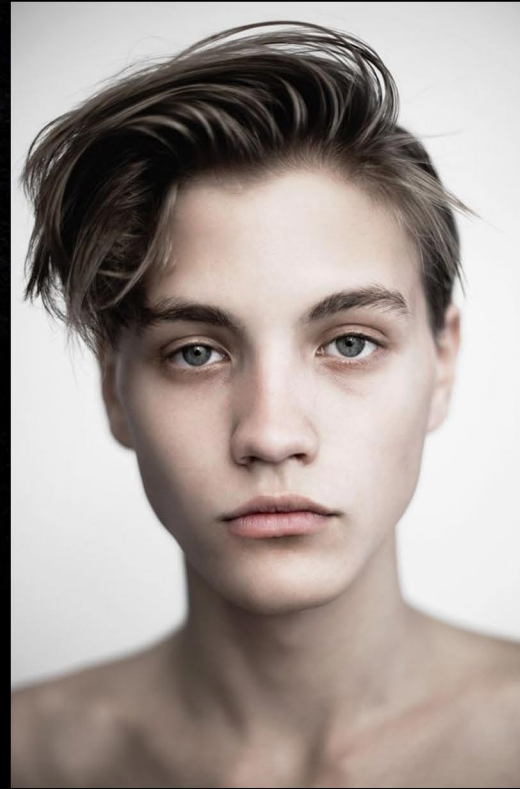

VISIONS of DRACULA

Dracula at his beautiful, androgynous best.